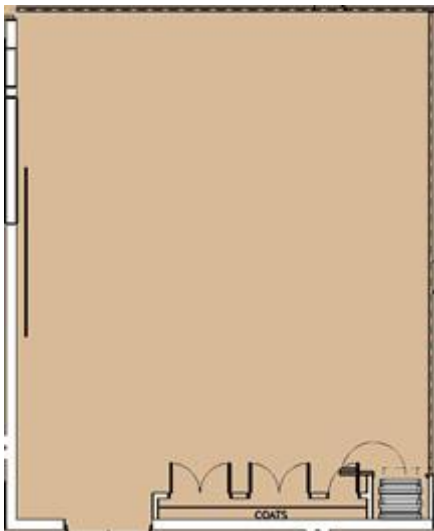

Kwik Trip Room

Room Dimensions: 39'x 45'

1,755 sq. feet

Set-up Options:

Banquet capacity: 50

Classroom capacity: 30

Theatre capacity: 60