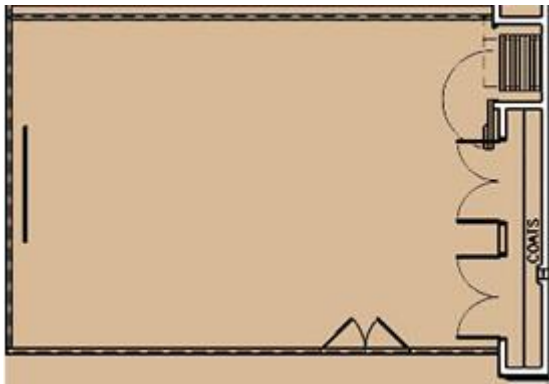

Gundersen Lutheran Room

Room Dimensions: 32'x 32'

736 sq. feet

Set-up Options:

Classroom capacity: 16

U-Shaped Conference capacity: 12

Full Conference capacity: 16

Theatre capacity: 30