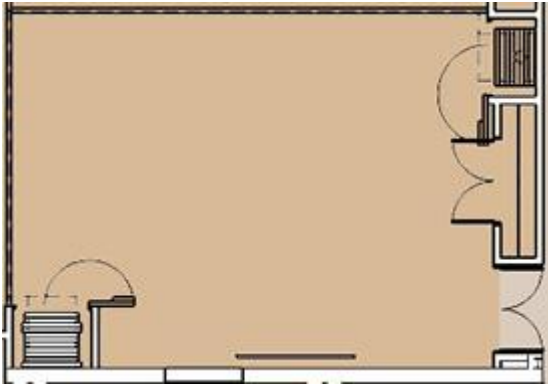

CenturyLink Room

Room Dimensions: 32'x 23'

736 sq. feet

Set-up Options:

Classroom capacity: 16

U-Shaped Conference capacity: 12

Full Conference capacity: 16

Theatre capacity: 30